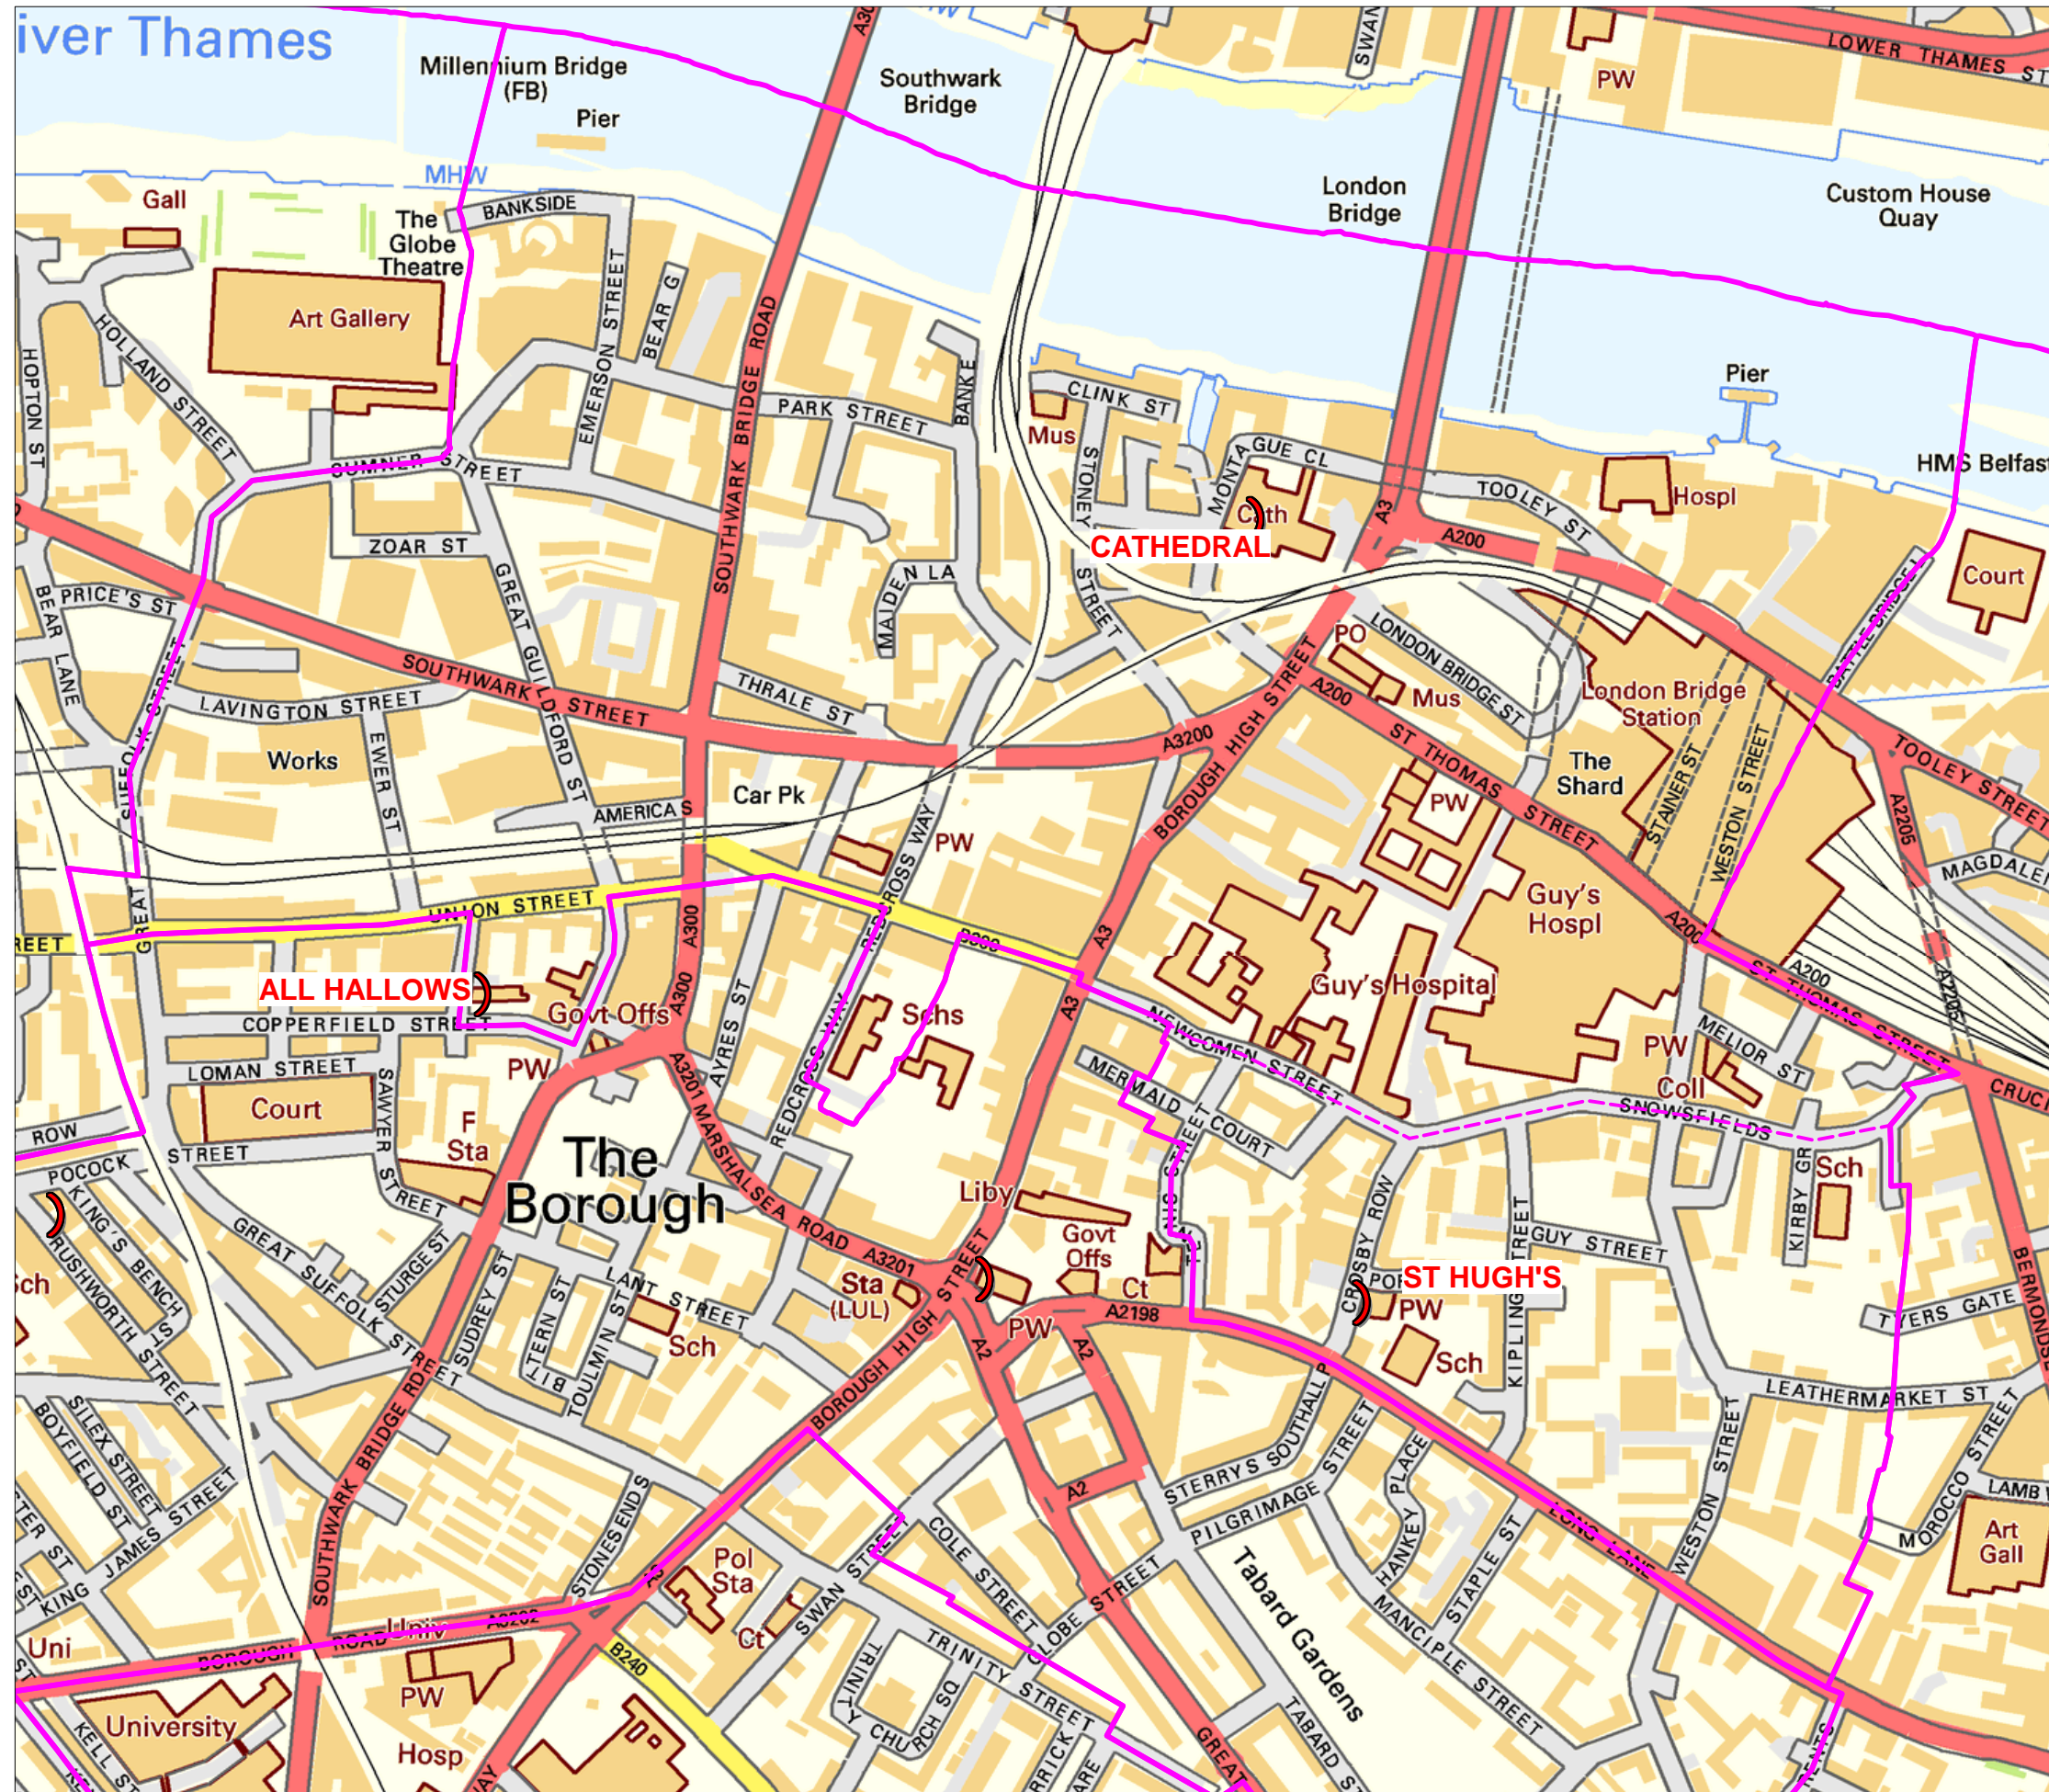

Southwark St Saviour with All Hallows

The Conventional District of Bermondsey, St Hugh lies to the south of the dotted line.

scale 1:5000 at A3