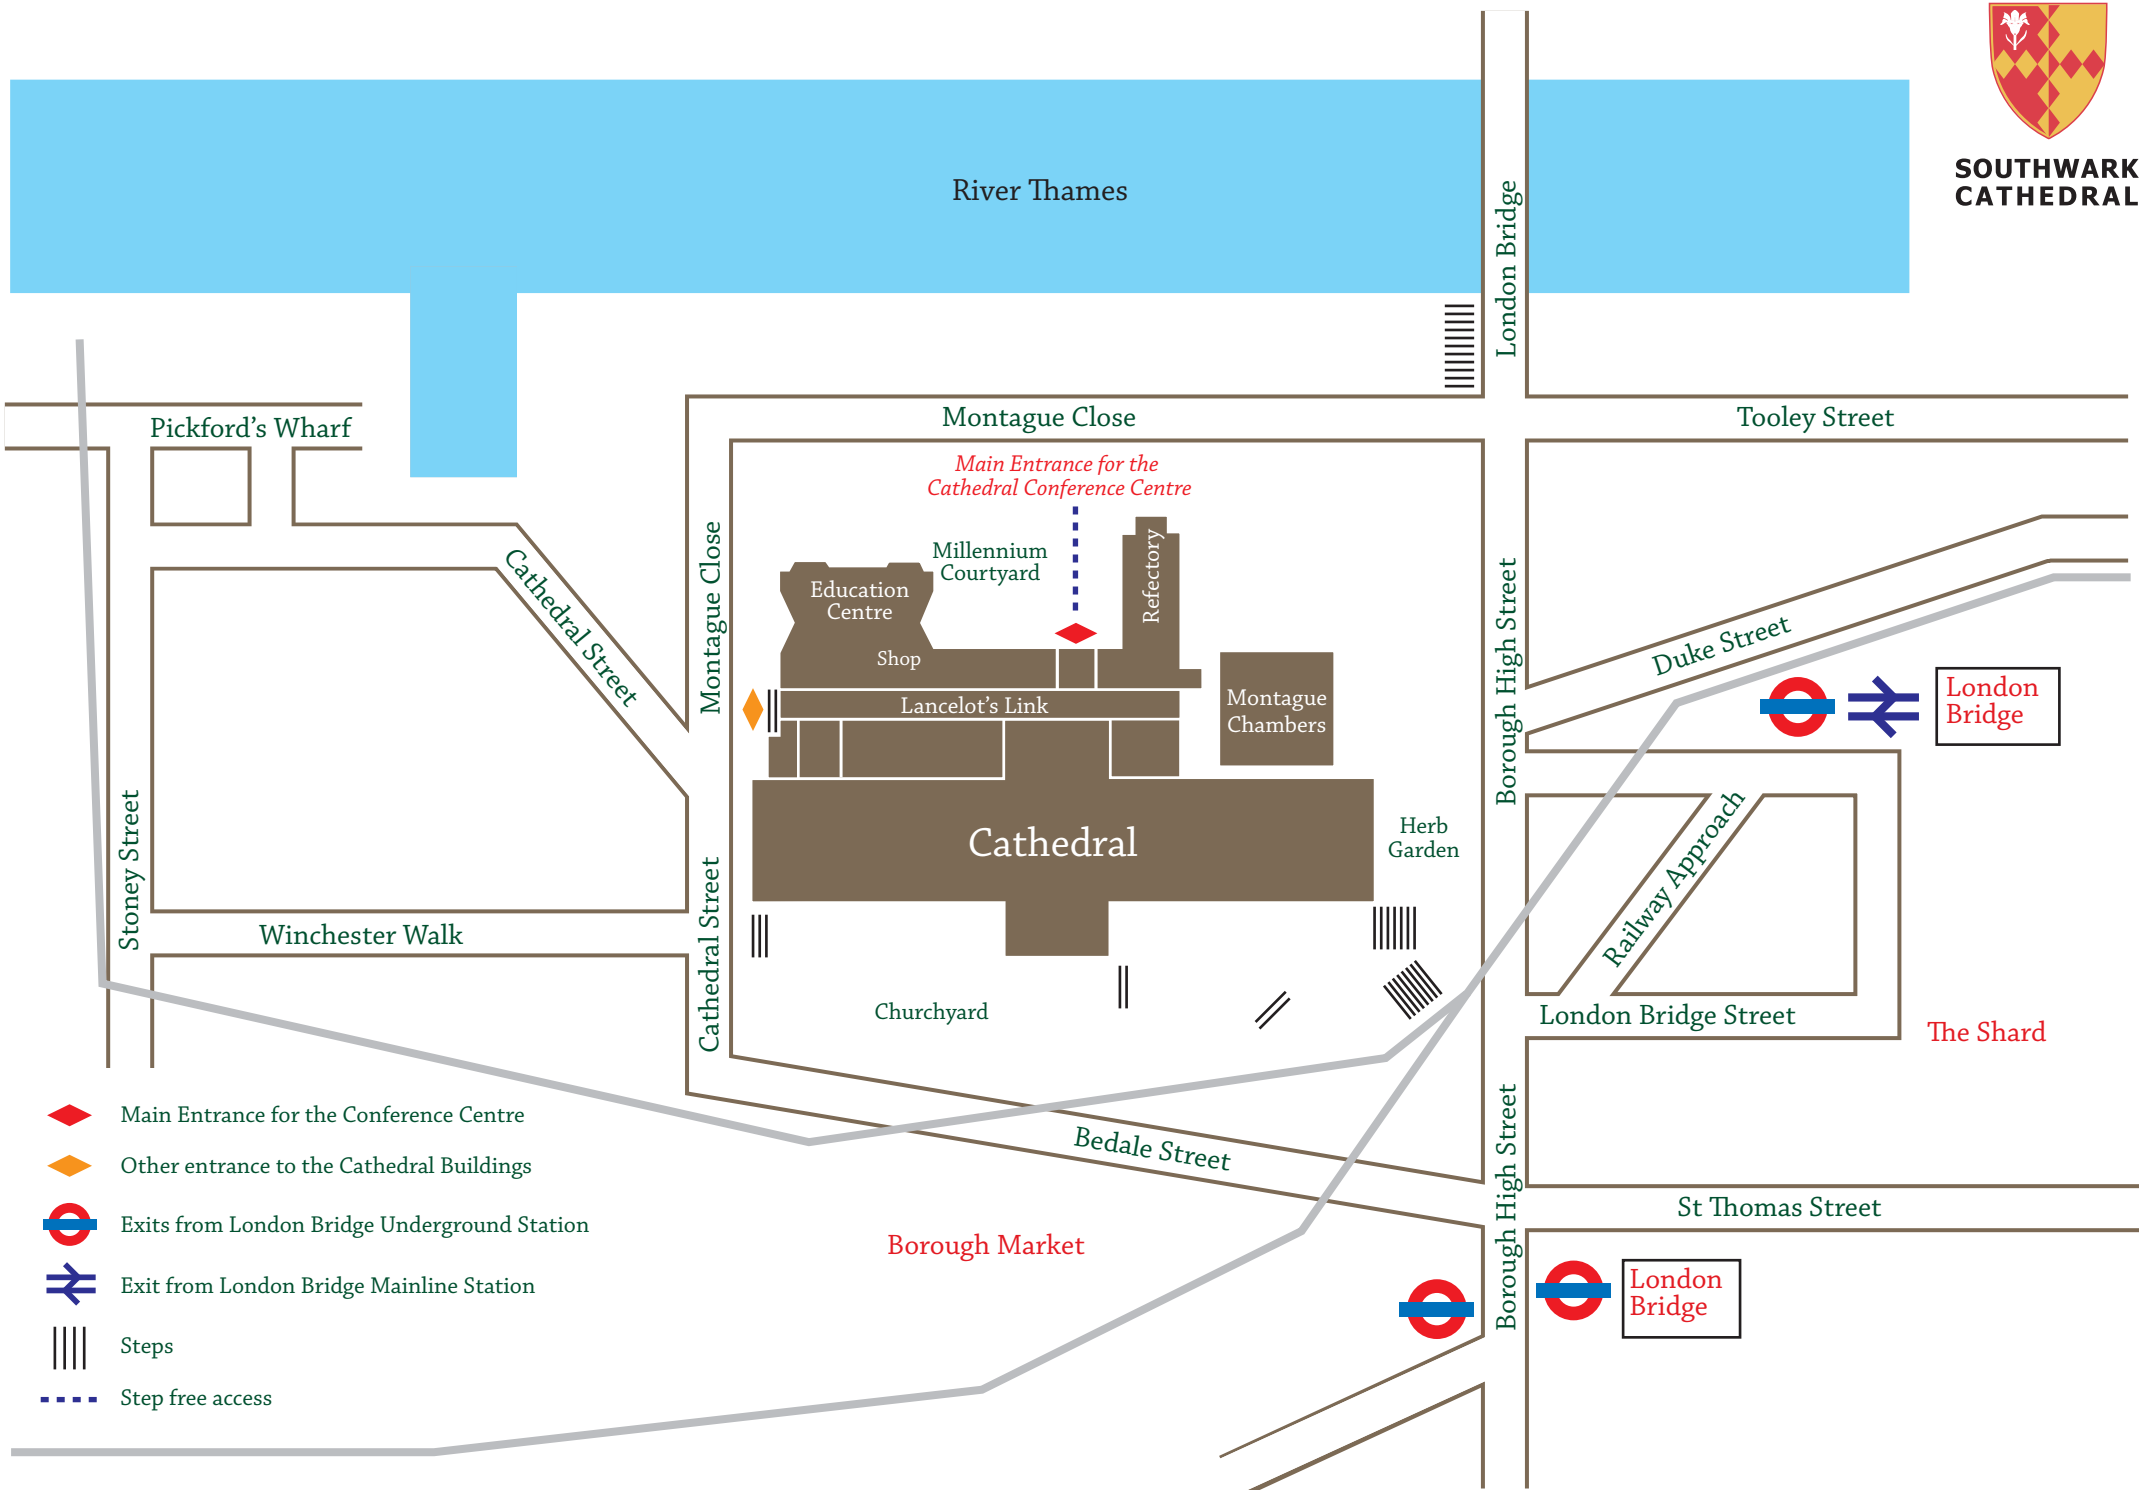

**SOUTHWARK
CATHEDRAL**

-  Main Entrance for the Conference Centre
-  Other entrance to the Cathedral Buildings
-  Exits from London Bridge Underground Station
-  Exit from London Bridge Mainline Station
-  Steps
-  Step free access